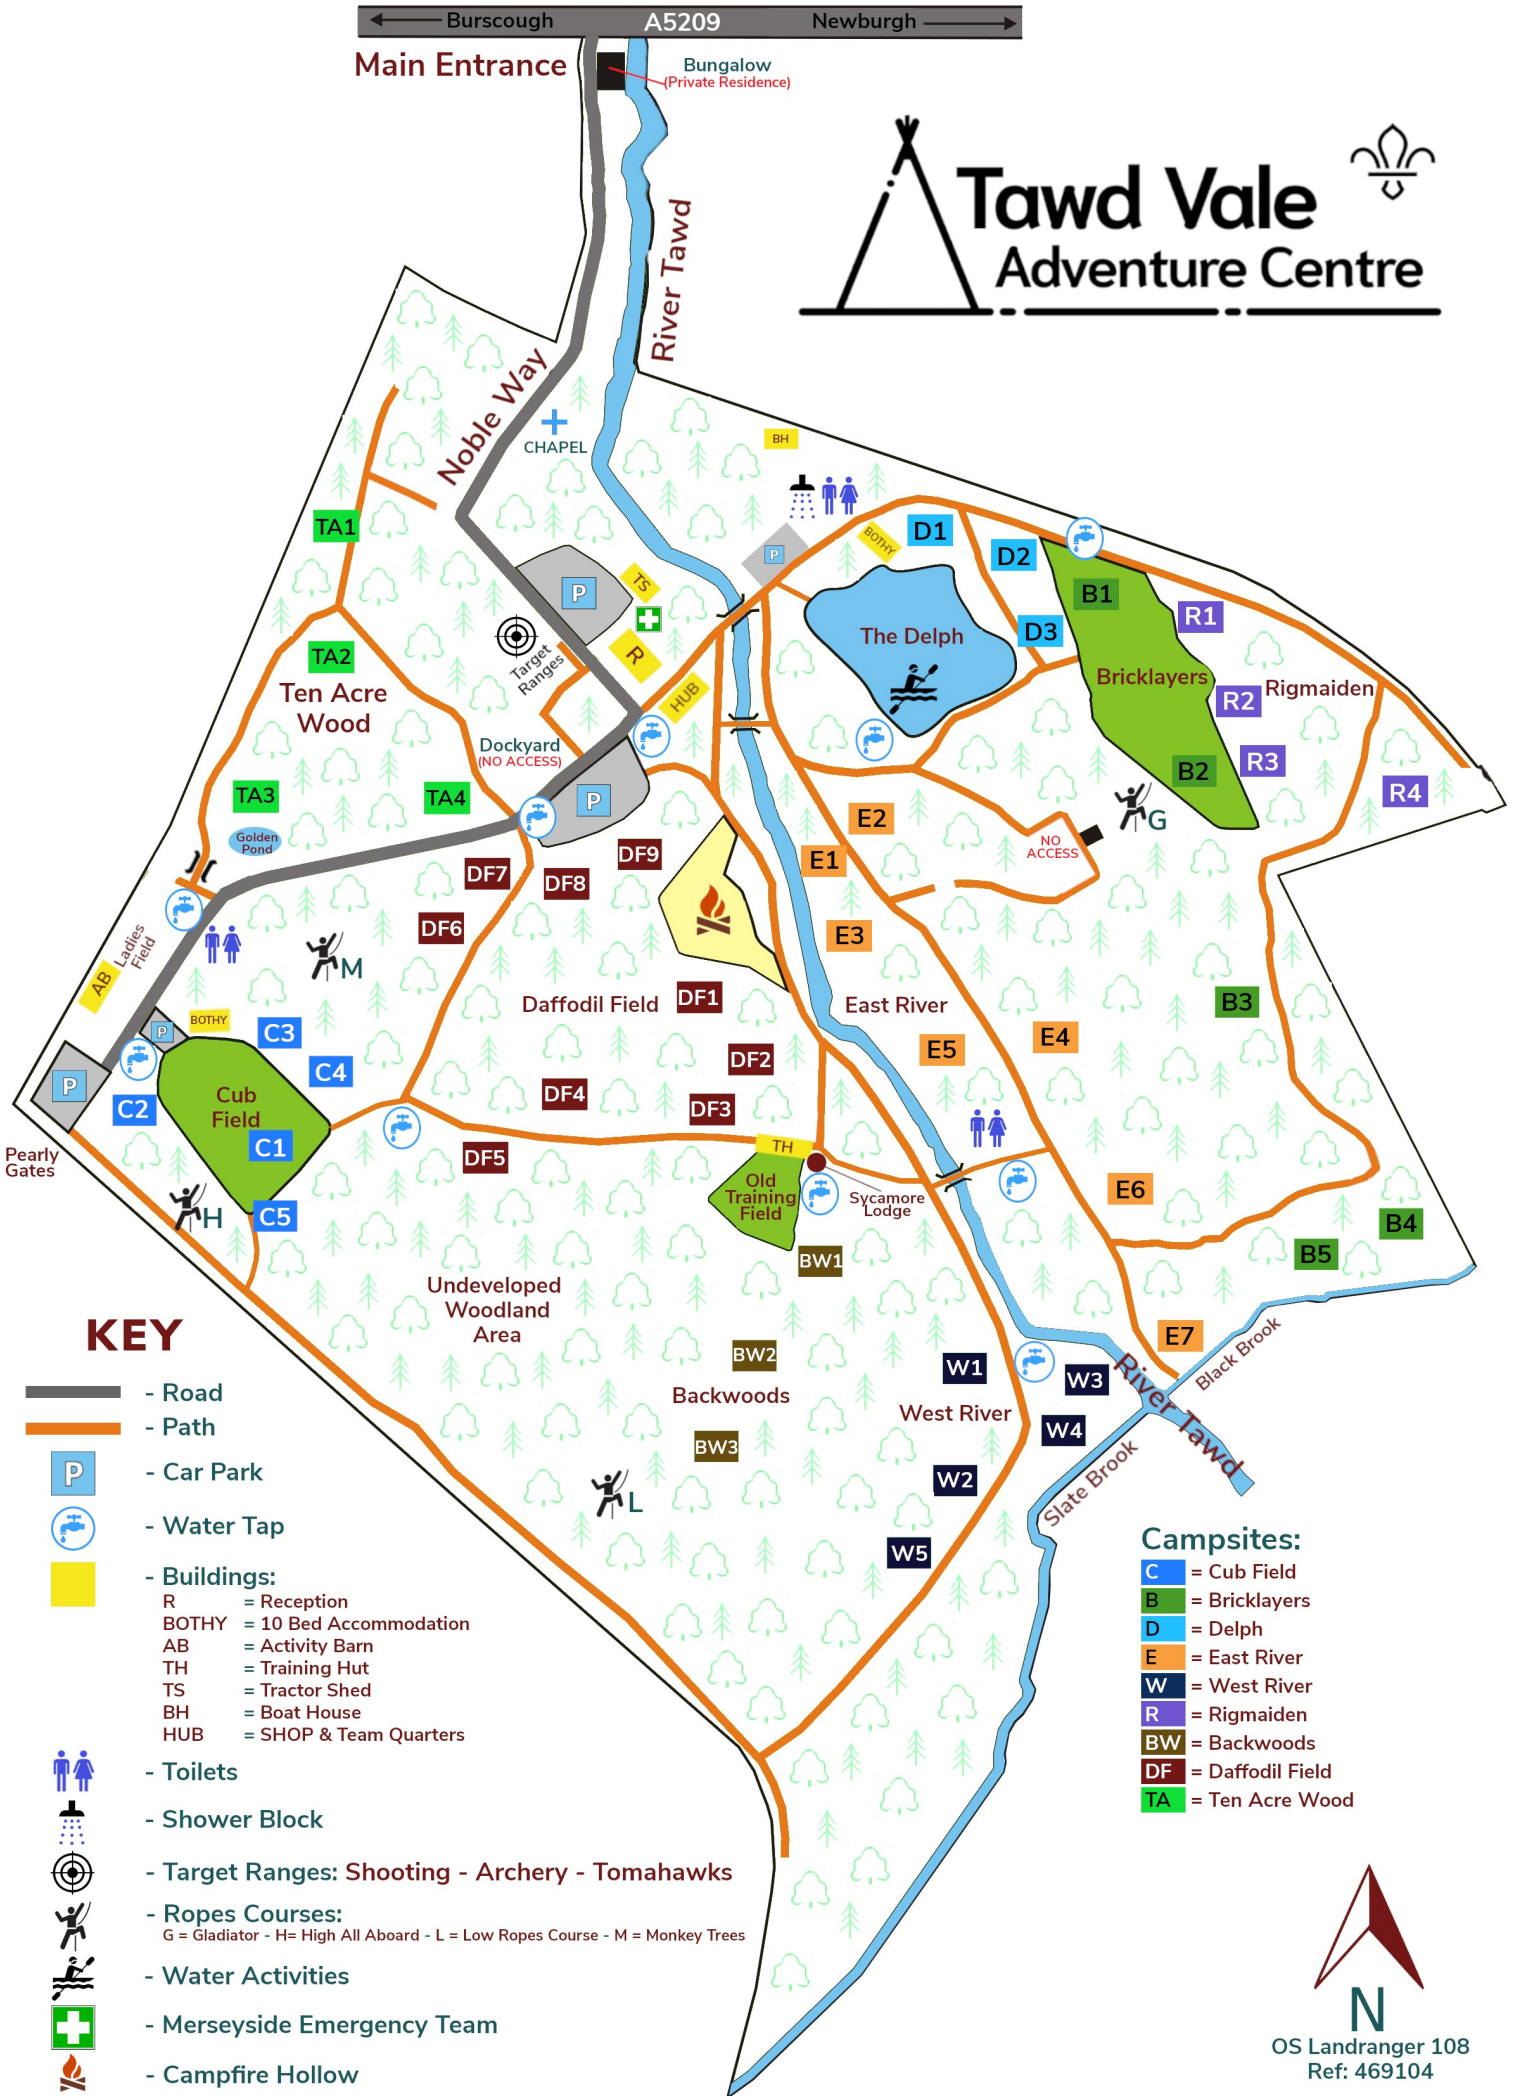

Main Entrance

Bungalow
(Private Residence)

KEY

- Road
- Path
- Car Park
- Water Tap

- Buildings:**
- R = Reception
- BOTHY = 10 Bed Accommodation
- AB = Activity Barn
- TH = Training Hut
- TS = Tractor Shed
- BH = Boat House
- HUB = SHOP & Team Quarters

- Toilets
- Shower Block
- Target Ranges: Shooting - Archery - Tomahawks
- Ropes Courses:
G = Gladiator - H = High All Aboard - L = Low Ropes Course - M = Monkey Trees
- Water Activities
- Merseyside Emergency Team
- Campfire Hollow

Campsites:

- C = Cub Field
- B = Bricklayers
- D = Delph
- E = East River
- W = West River
- R = Rigmaiden
- BW = Backwoods
- DF = Daffodil Field
- TA = Ten Acre Wood